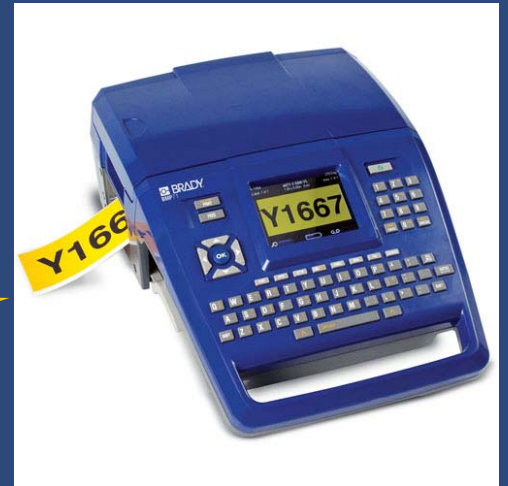

MONTHLY SPECIALS*

July 2010

COOPER Lighting

- CPRHPWM70 - 70W HPS Wal-Lite Brown.....\$60.79 E
- CPRHPWM70P - 70W HPS Wal-Lite c/w Photo-Control.....\$62.89 E
- CPRPM258 / CPRWPM258 - 250W MH Wal-Pak Tri-Tap..... \$189.79 E
- CPRPM408 / CPRWPM408 - 400W MH Wal-Pak Tri-Tap..... \$195.50 E
- CPRWM178 - 175W MH Tri-Tap Warrior Trunnion Mount..... \$267.49 E
- CPRWM408 - 400W MH Tri-Tap Warrior Trunnion Mount..... \$227.99 E

\$969.00

Part #BMP71

- Portable thermal transfer print
- Over 400 different label options
- Storage space for over 100,000 label files
- High speed print of 1.5" per second
- Easy-to-load label and ribbon supplies with smart cell technology
- Easy two-way data transfer between PC and printer
- Large, full-colour display with label and battery meter